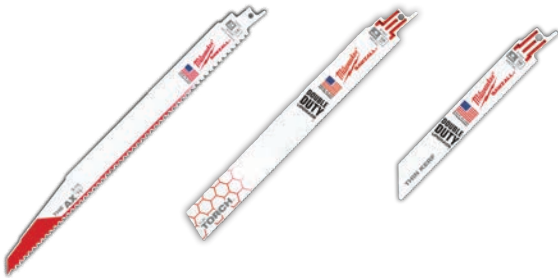

**M18 FUEL DEEP CUT BAND
SAW - 5"**
BARE TOOL
MILWAUKEE 2929-20

**STUD 25' TAPE MEASURE
MAGNETIC**
MILWAUKEE 48-22-9725M

**M18 ROCKET DUAL POWER
TOWER LIGHT**
BARE TOOL
MILWAUKEE 2131-20

**M18 FUEL 4-1/2" GRINDER
W/ PADDLE SWITCH**
BARE TOOL
MILWAUKEE 2880-20

BLADES FOR YOUR POWER TOOLS

SAWZALL BLADES - 5 PACK

BAND SAW BLADES - 3 PACK

PART #	DESCRIPTION
MILWAUKEE 48-00-5027	12" 5TPI AX WOOD W/ NAILS
MILWAUKEE 48-00-5787	9" 14TPI TORCH METAL DEMO
MILWAUKEE 48-00-5184	6" 18TPI MEDIUM METAL