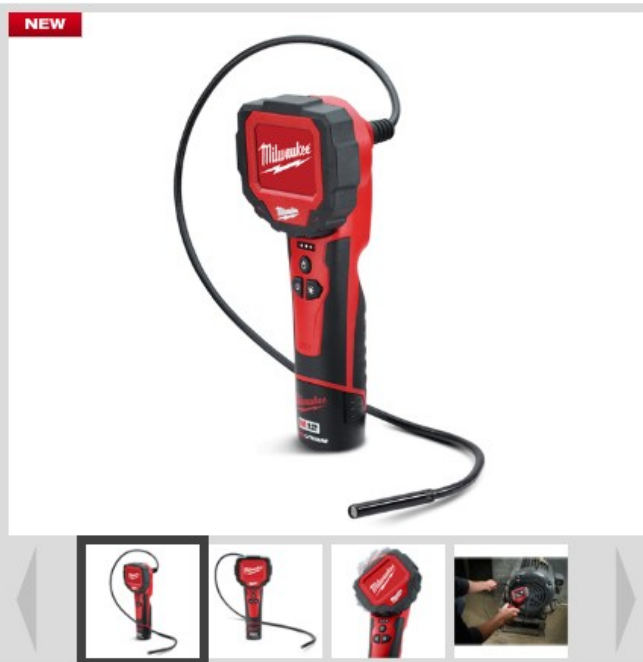

M-Spector 360™ Kit 2313-21

[PRINT](#)

998

3399

4481

Be the first to [Write a Review](#)

The Milwaukee 2313-21 M-Spector 360™ Rotating Inspection Scope features a ground-breaking rotating display enabling the user to orient the image without having to fight the cable. With a dense 640x480 digital image sensor and 4 LED lights, the M-Spector 360™ delivers best in class image quality without shadows or glare. The larger 2.7" LCD display and 9mm aluminum head provide easy viewing in the tightest of spaces, while optional accessories that attach to the cable head add to the versatility. With unmatched image control, clarity and brightness, the Milwaukee 2313-21 M-Spector 360™ delivers a

[SHOW MORE](#)

Includes

- M-Spector 360™ 2313-20 Console
- (1) M12™ RED LITHIUM™ Battery
- 30 Minute Charger
- Hook, Magnet and Mirror Attachments
- Carrying case

[FIND RETAILERS](#)

FEATURES

- Rotating Screen: Screen rotates providing the user fluid image control
- Optimized 2.7" LCD: Digital Image and Larger screen delivers crisp, clear image
- 9mm 640x480 Digital Image Sensor: Superior Image quality in nearly half the size
- 4 Surround LED Lights: Best in Class Brightness without shadow or glare
- Enhanced Cable: Aluminum head and improved flexibility deliver unmatched durability and pipe maneuverability
- Accessories: Hook, Magnet, and Mirror attachments help to inspect and solve

SPECIFICATIONS

LCD Display	2.7" High-Resolution Color
Image Sensor Pixel Density	640x480
Camera Head Diameter	.35 in (9mm)
LED Brightness	4 LED's, 5 settings
Cable Length	3'
Display Resolution	320 x 240
Battery	(1) M12™ RED LITHIUM™ Battery
Shipping Weight	5.7 lbs