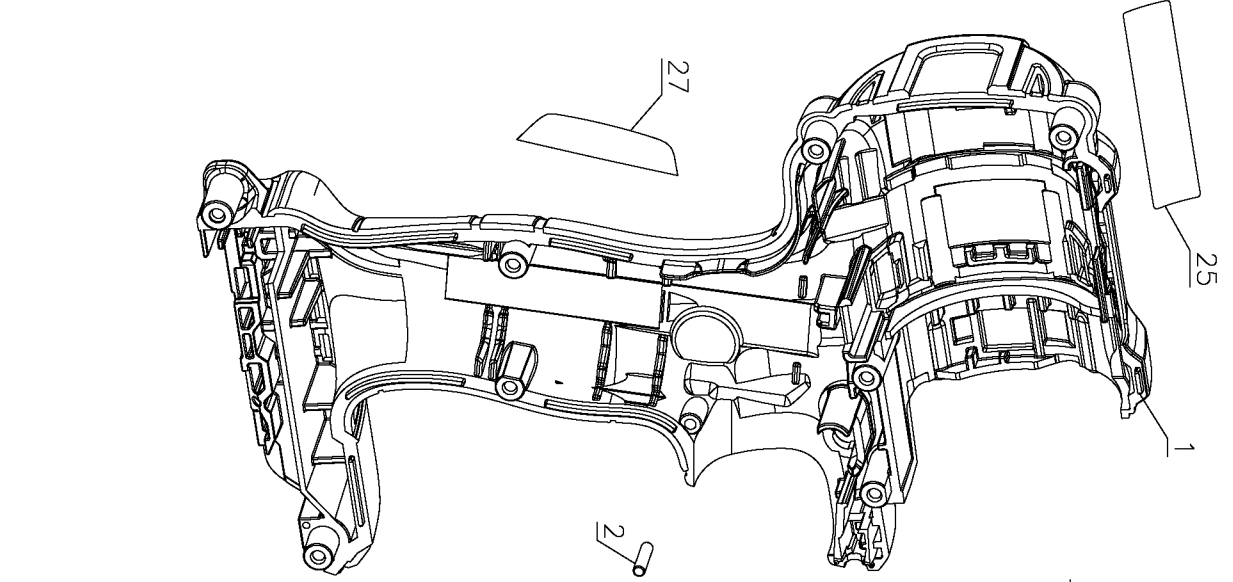

25

27

2

3

12

6

8

11

14

4

26

28

9