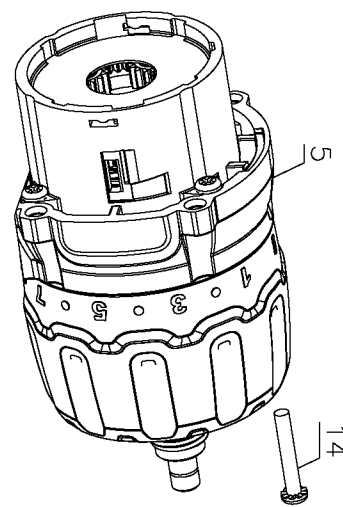

25

27

2

3

12

6

8

11

14

4

26

28

9