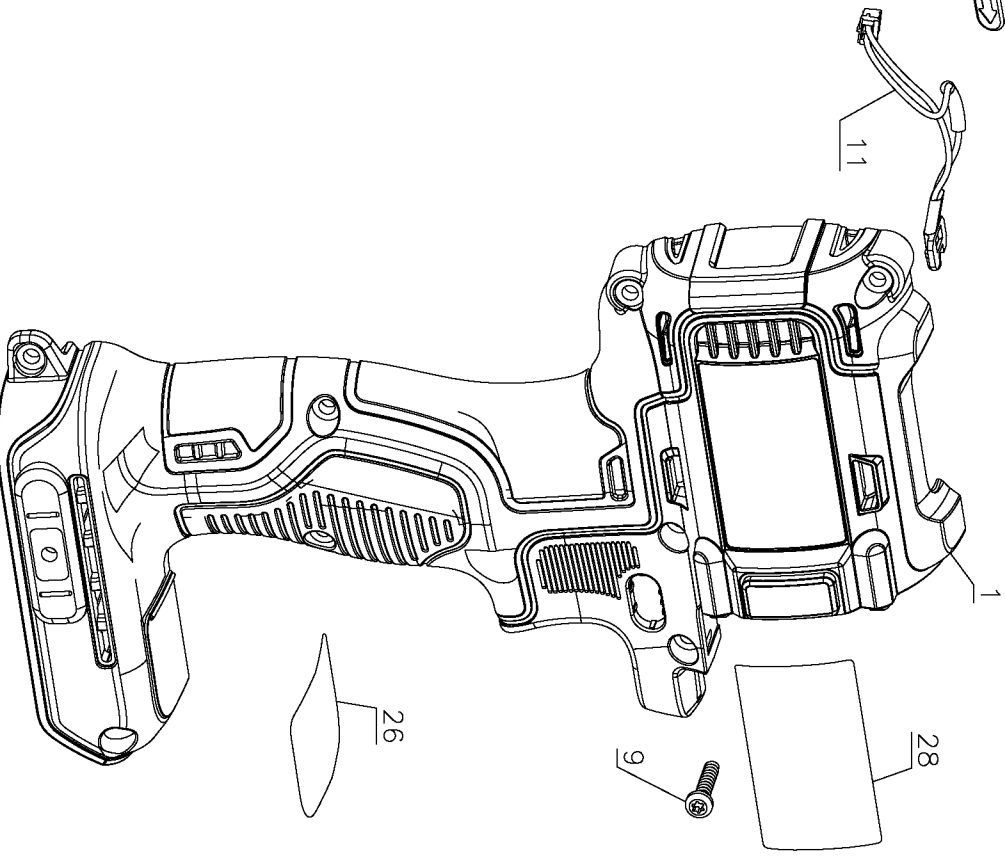

25

27

2

3

12

6

8

11

14

4

26

28

9