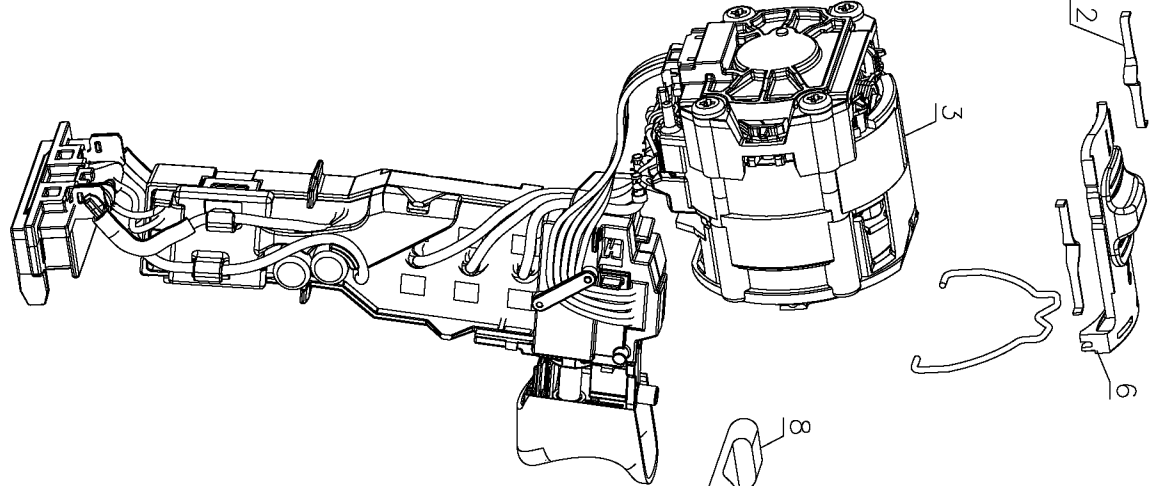

25

27

2

3

12

6

8

11

14

4

26

28

9